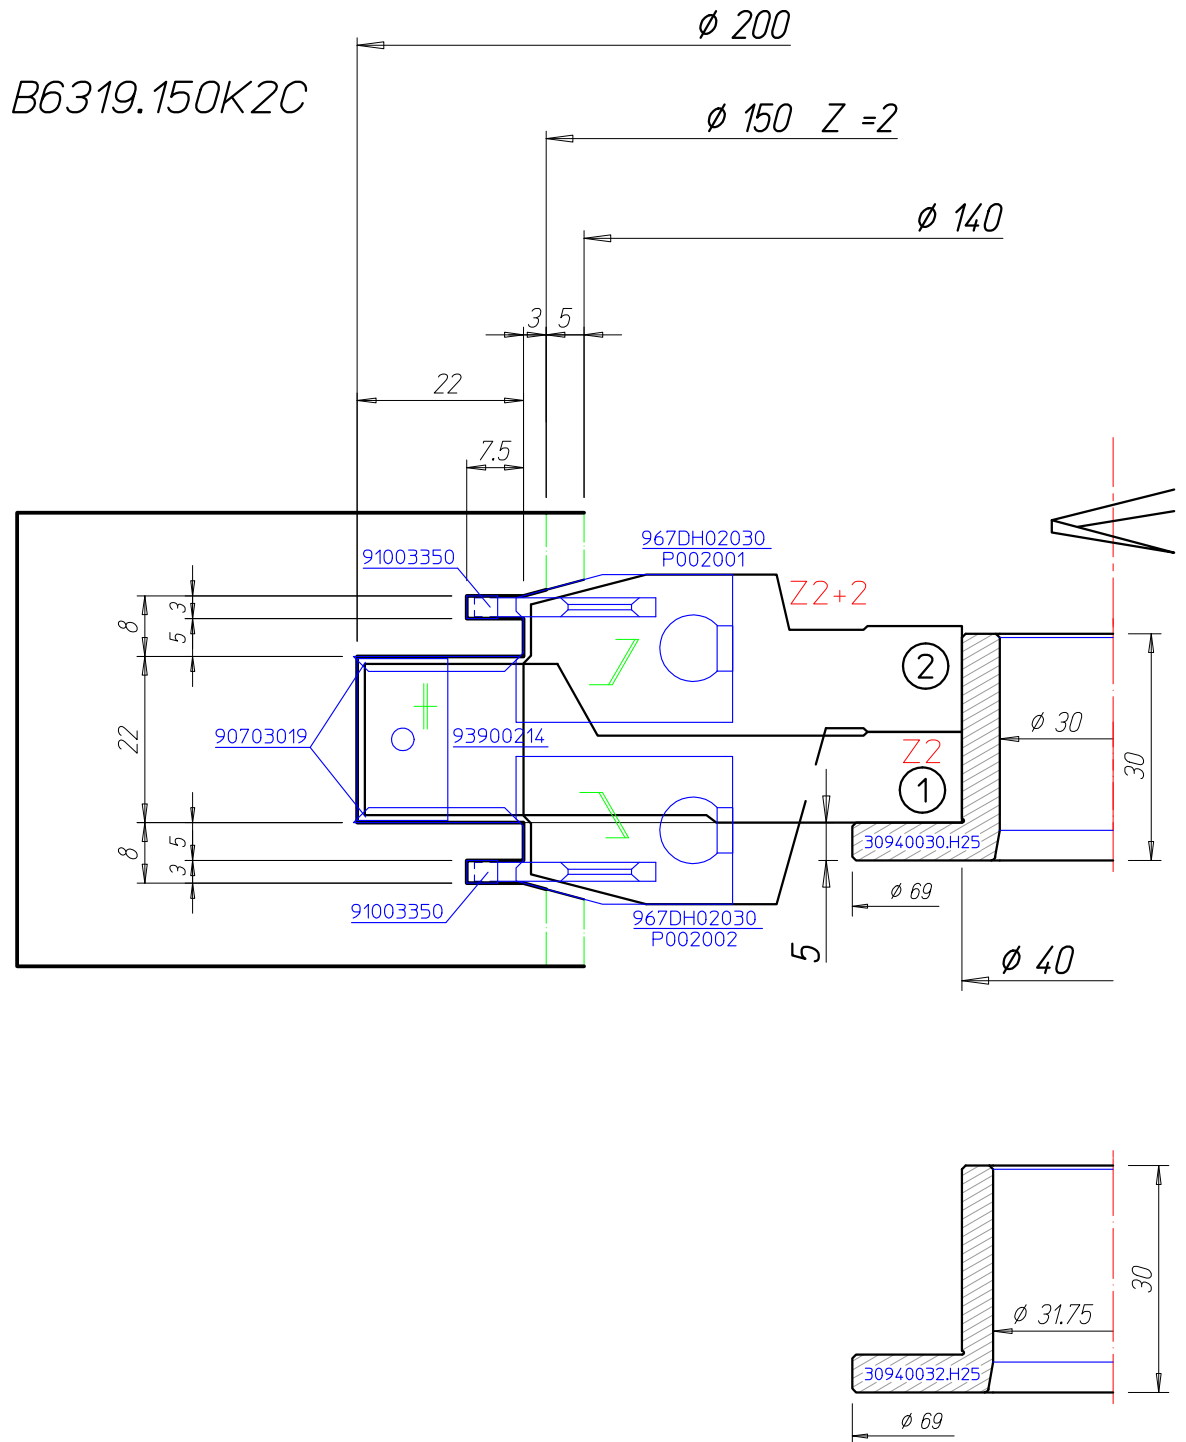

Lift and Slide Cutter CSLS150

MAN	
N°min	3800
N°max	7200

Lift and Slide Cutter CSLS150

MAN	
N ^o min	3800
N ^o max	7200