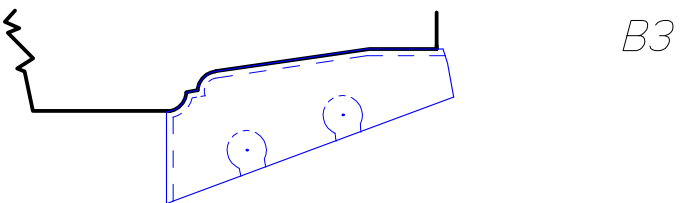

Panel Raise Cutter

RCCP335

Profile Options

Profile Options

Profile Options

C1

C2

C3